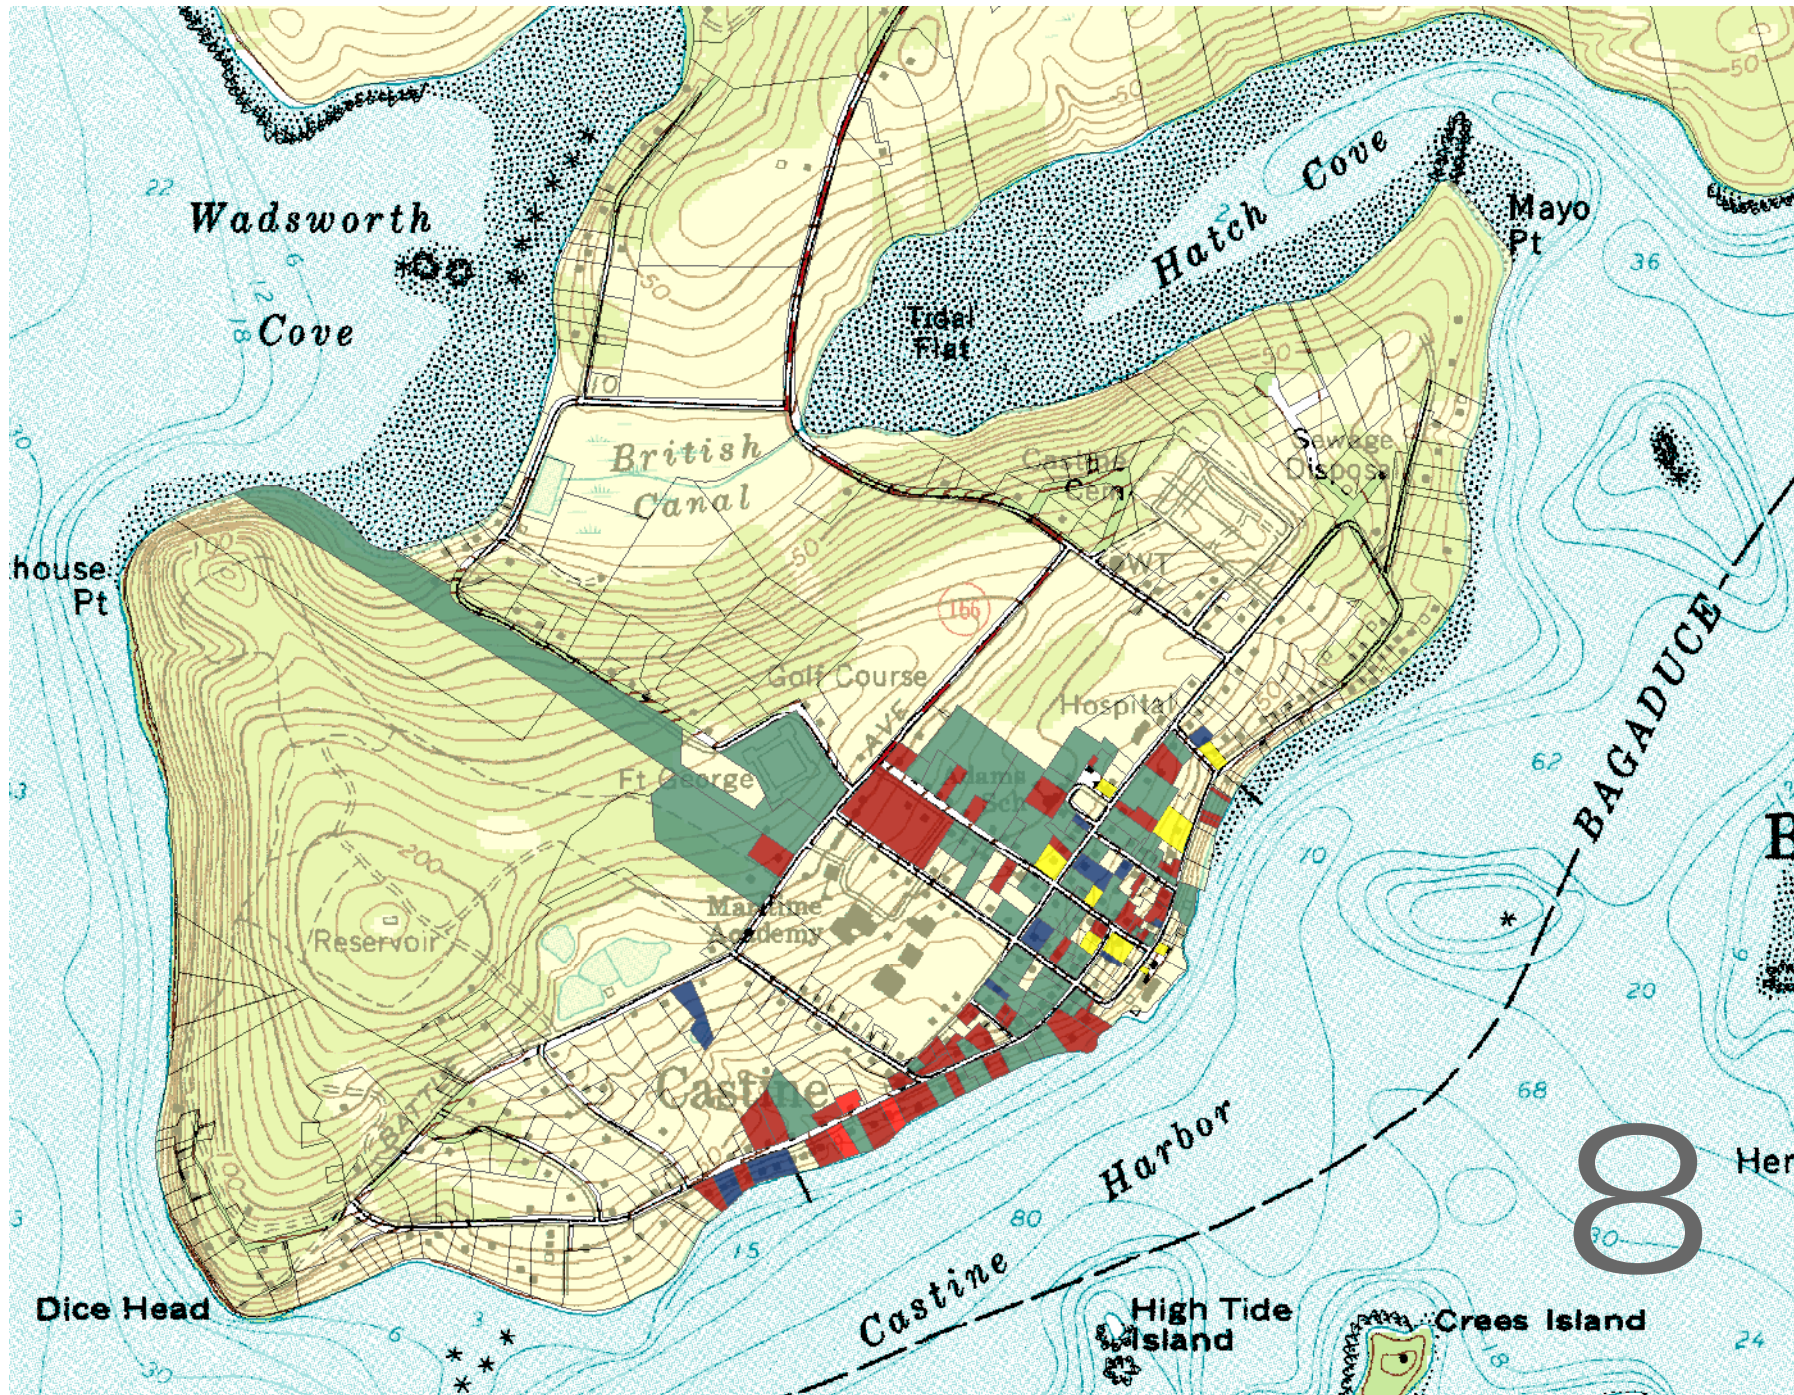

Historic Resources of Castine

A Preliminary Survey of Architectural Features

Year Built	
Yellow	Before 1800
Green	1800 - 1849
Red	1850 - 1899
Blue	1900-1949
Orange	After 1950

Map created for the Town of Castine